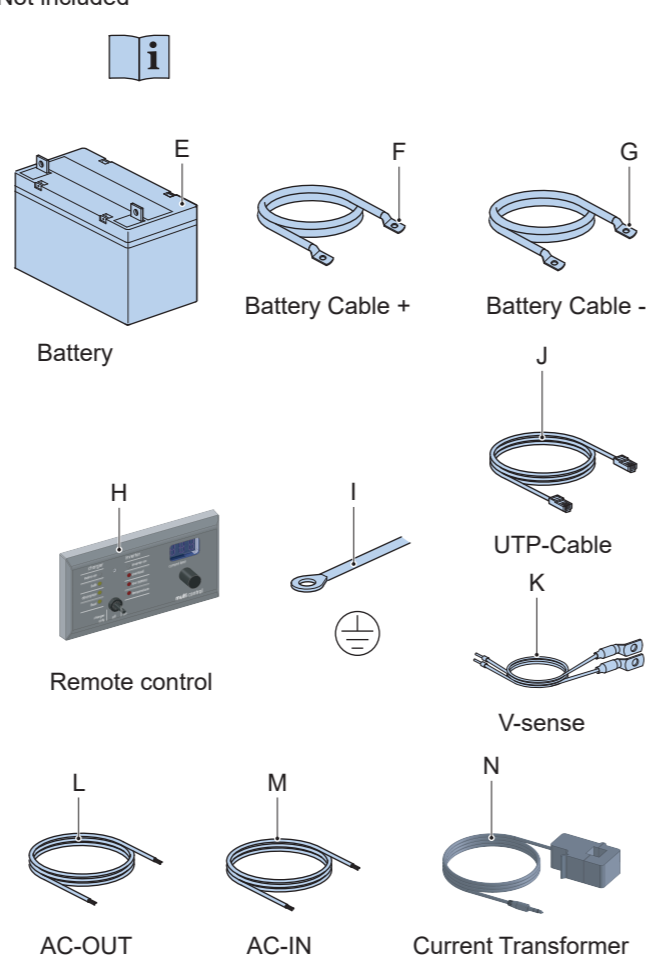

Quick Installation Guide MultiPlus-II

24V 3000VA 230Vac
 48V 3000VA 230Vac (hw rev 08 and above)
 48V 5000VA 230Vac (hw rev 03 and above)

www.victronenergy.com

Included

Not included

For fuse values:
refer to the user manual

Fuse (not included)