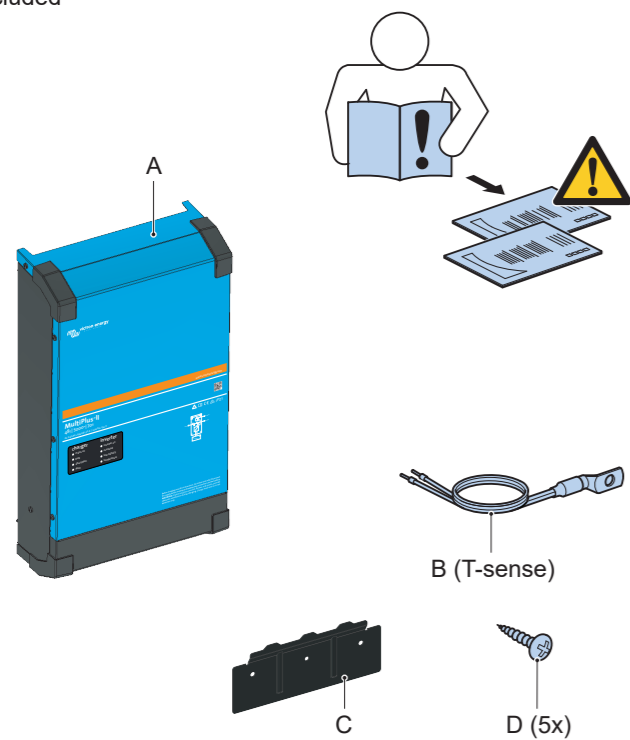

Quick Installation Guide MultiPlus-II

24V 3000VA 230Vac
 48V 3000VA 230Vac (hw rev 08 and above)
 48V 5000VA 230Vac (hw rev 03 and above)

www.victronenergy.com

Included

Not included

For fuse values:
refer to the user manual

Fuse (not included)